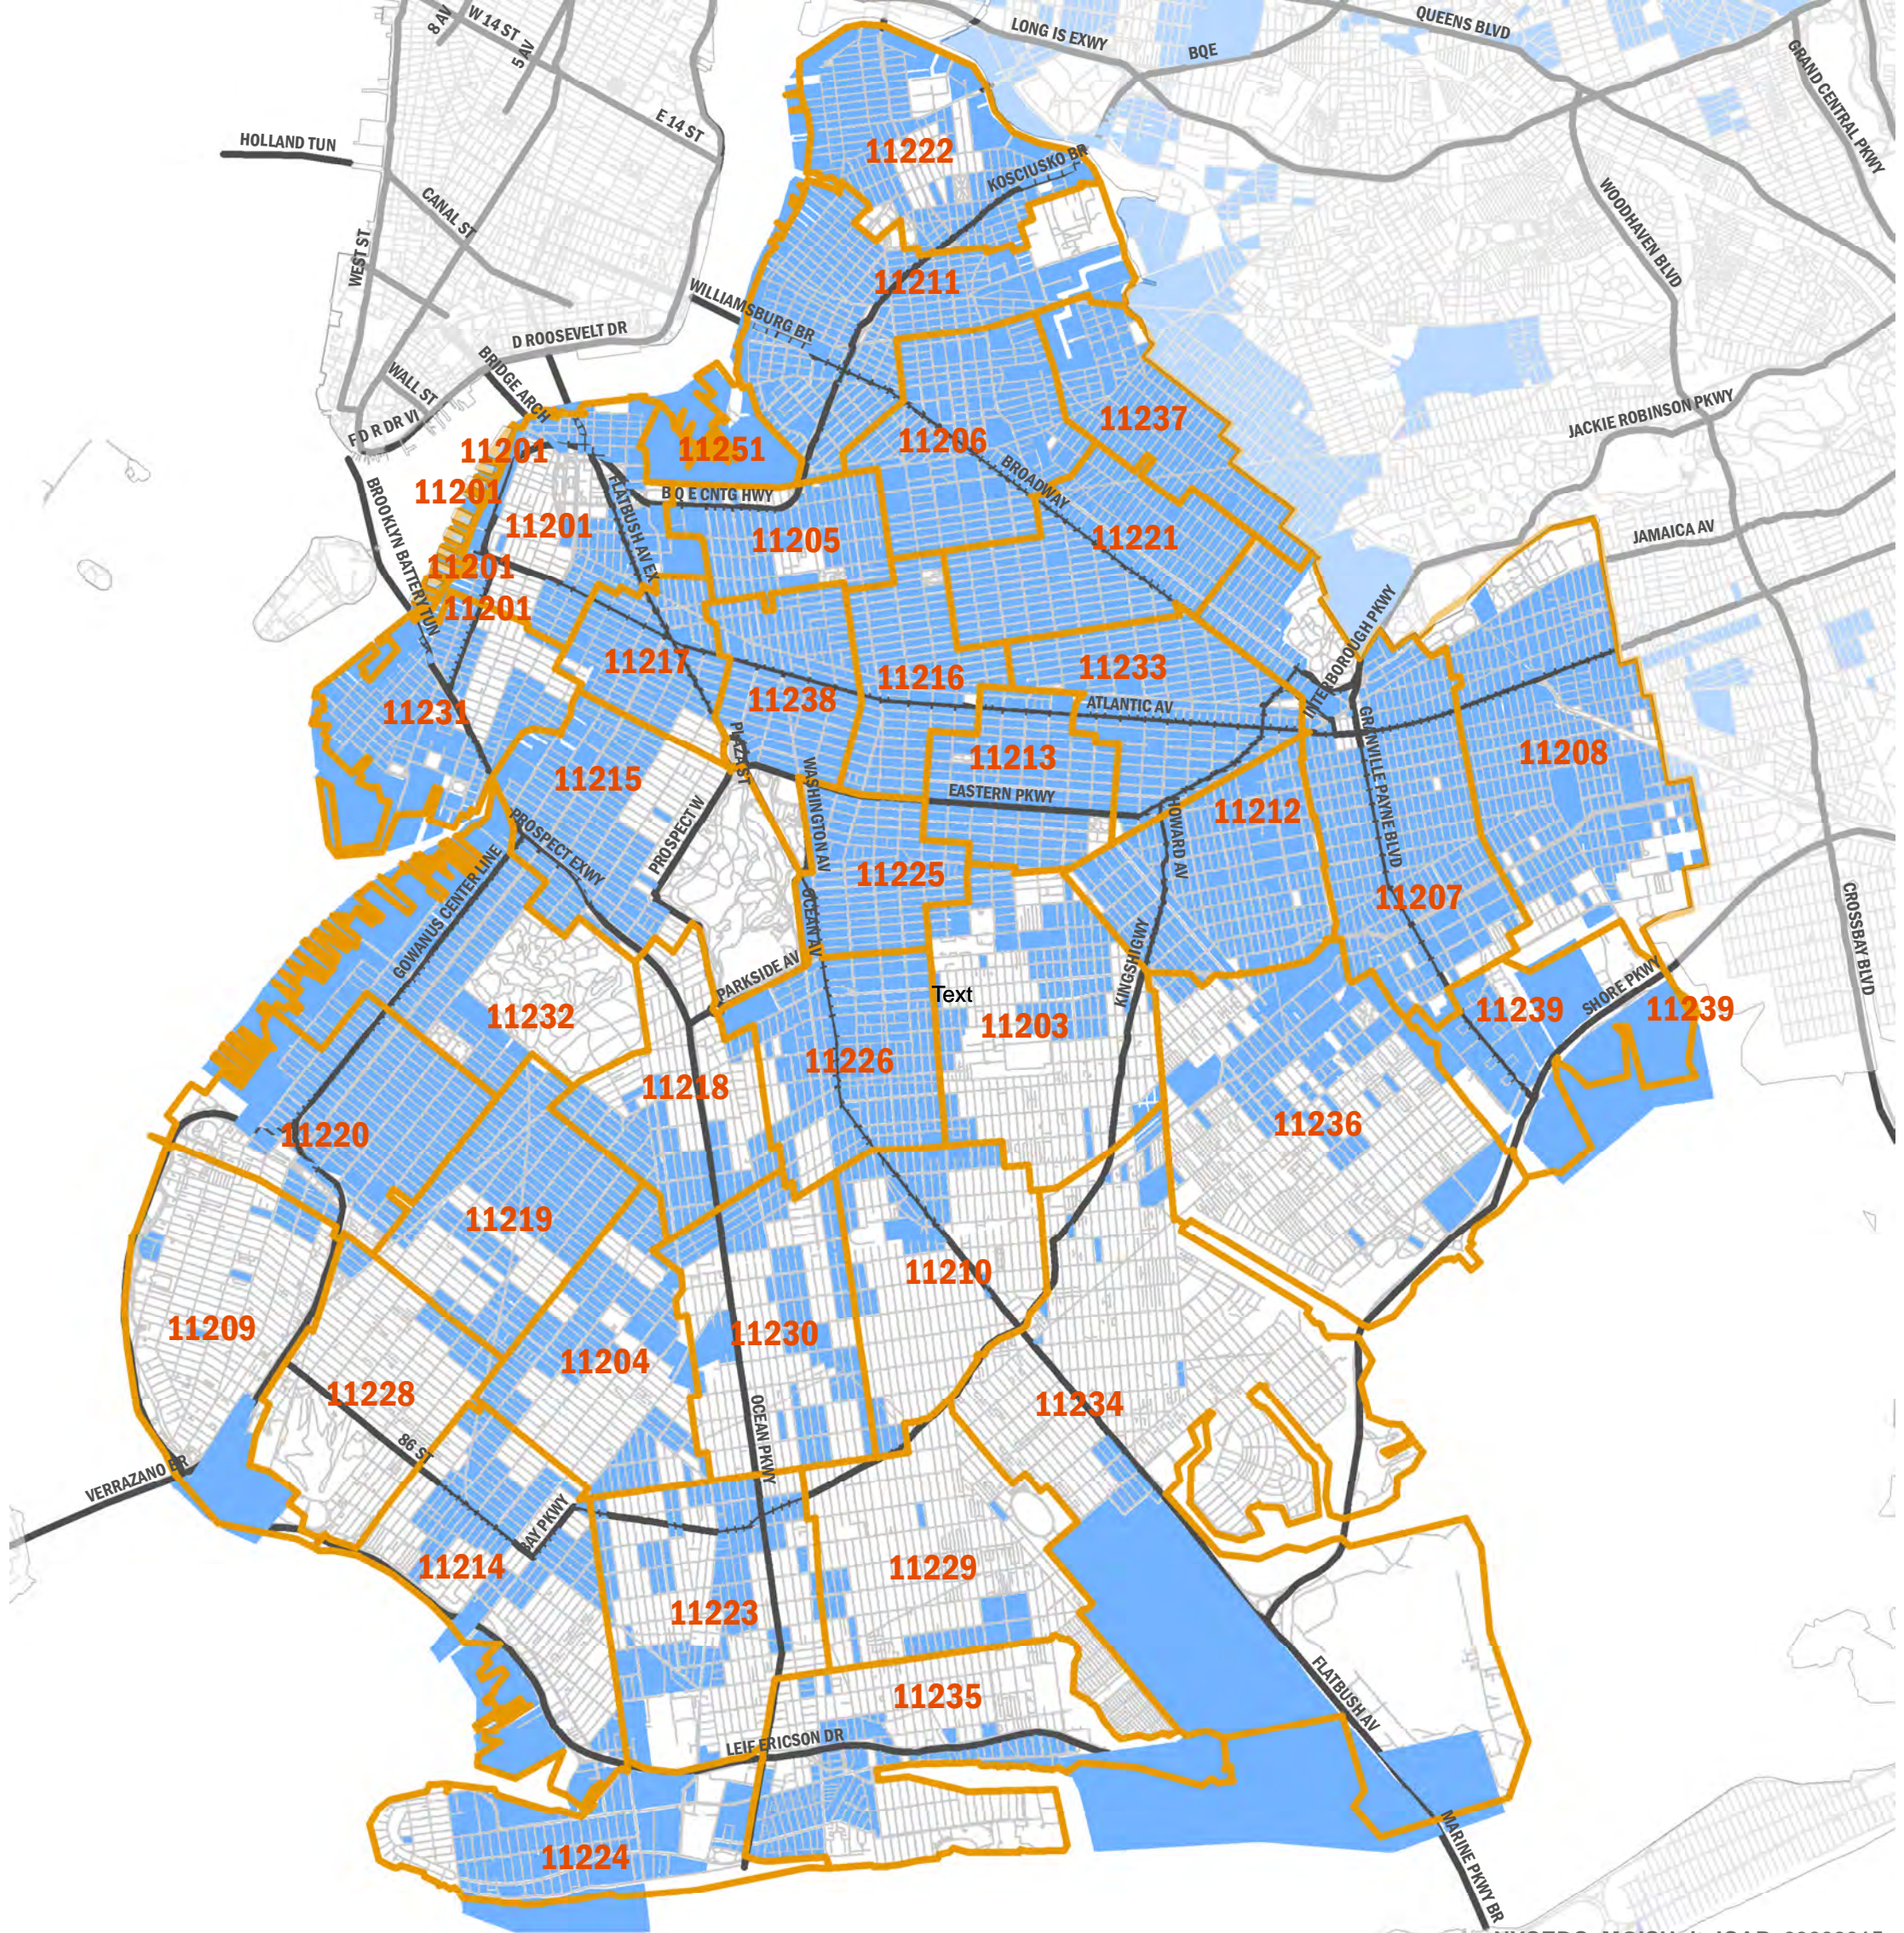

**INDUSTRIAL AND COMMERCIAL ABATEMENT PROGRAM (ICAP)
ICAP SPECIAL AREA MAPS AND BOROUGH BLOCKS LOTS**

1. New York
2. Brooklyn
3. Bronx
4. Manhattan
5. Queens
6. Staten Island

HOLLAND TUN

8 AV
W 14 ST
5 AV
CANAL ST
WEST ST
WALL ST
FD R DR VI
BRIDGE ARCH
D ROOSEVELT DR