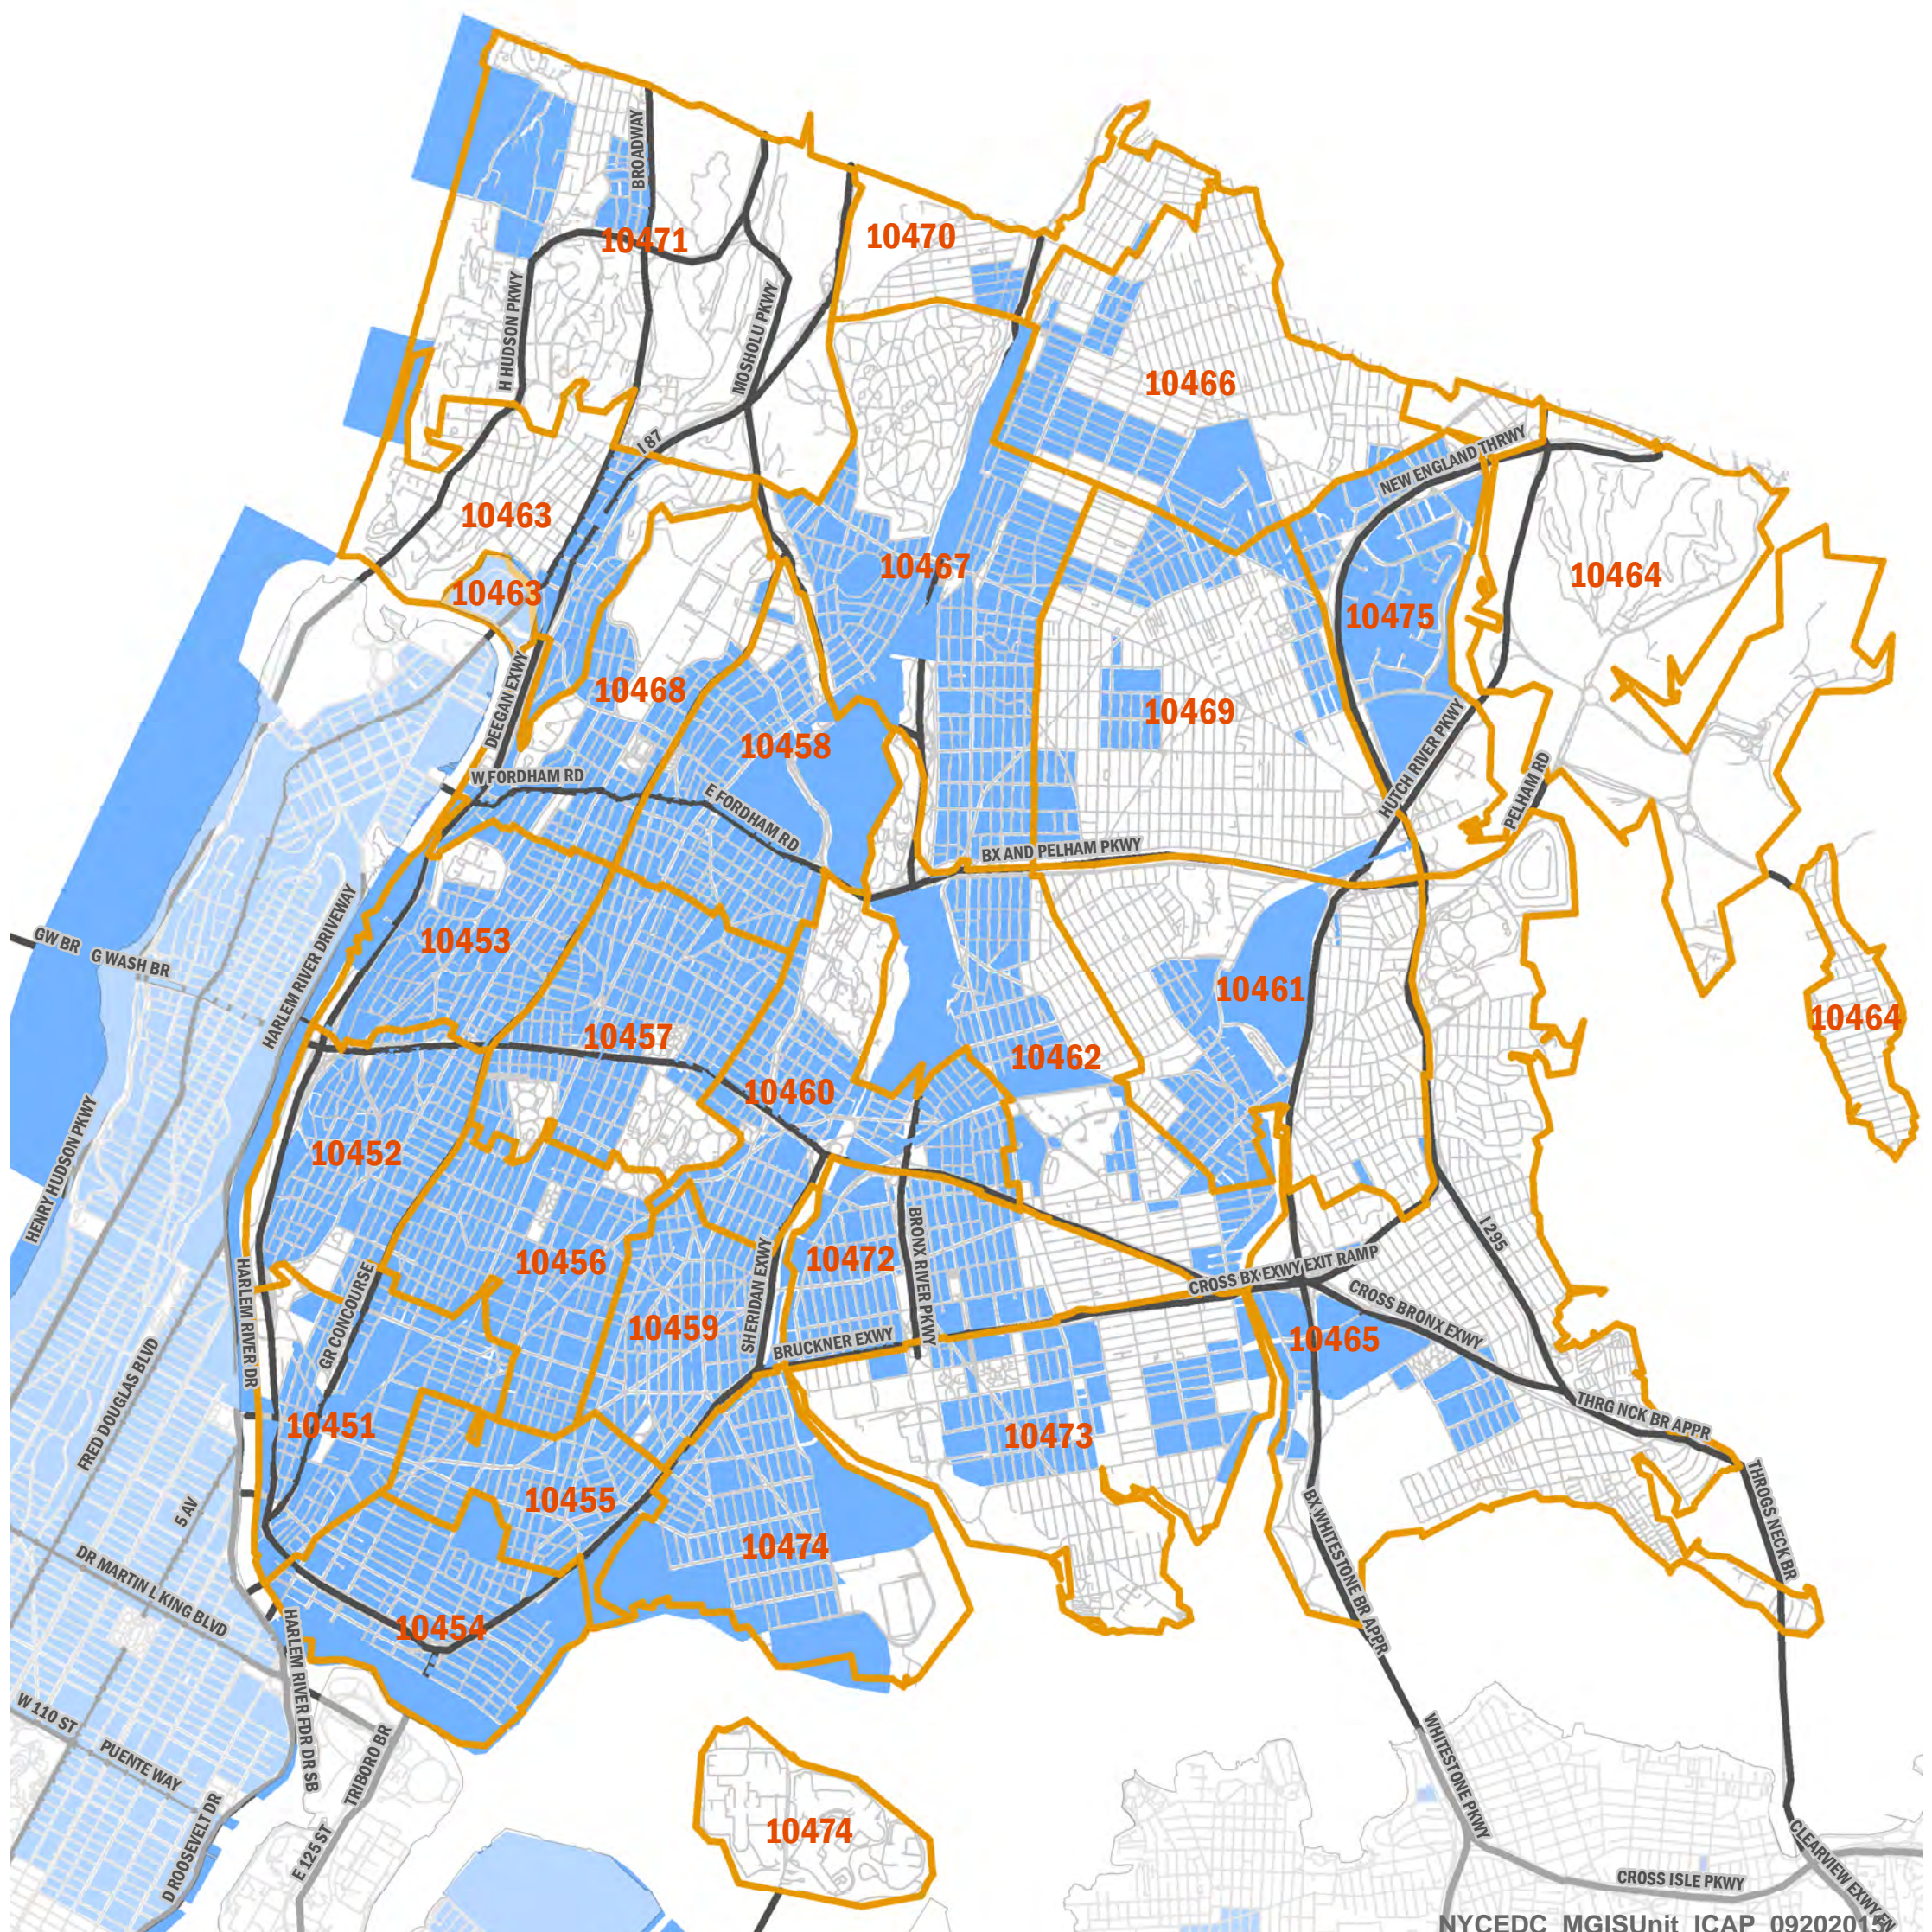

10471

10470

10466

10463

10467

10464

10463

10475

10468

10458

10469

10453

10461

10464

10457

10462

10452

10460

10456

10472

10465

10459

10473

10451

10474

10455

10454

10474